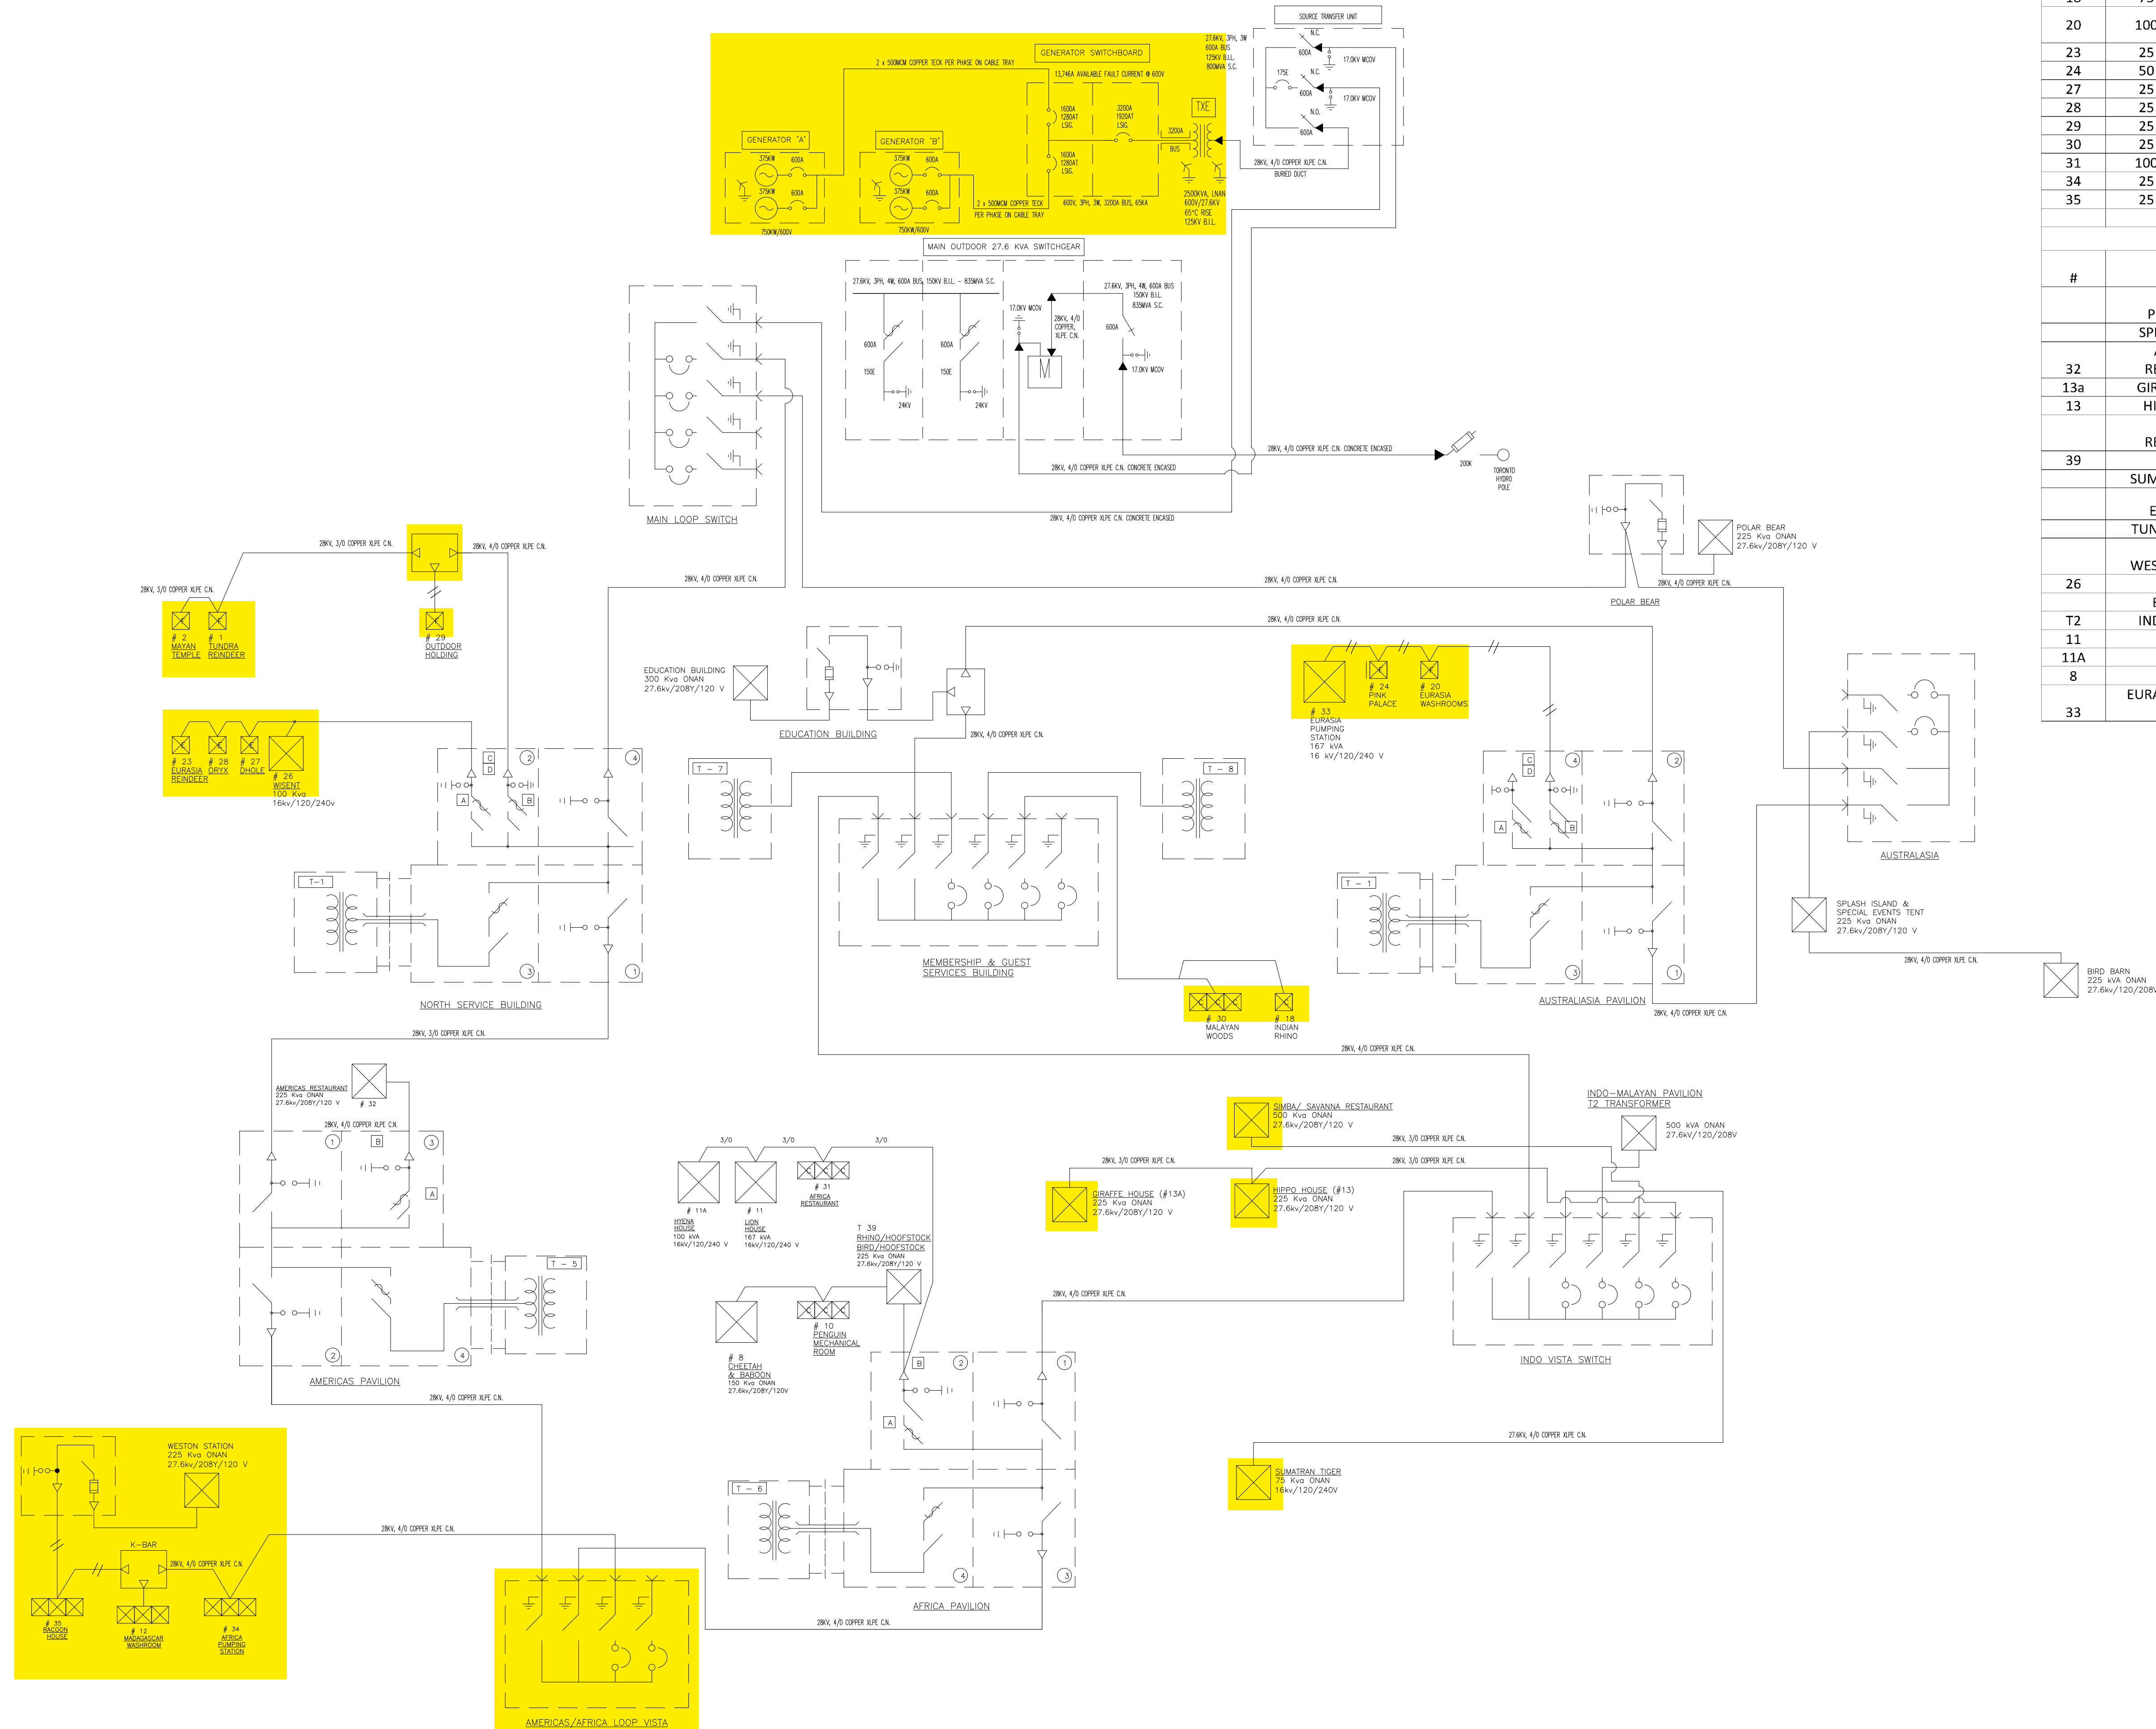

TORONTO ZOO

SINGLE LINE DIAGRAM
HIGH VOLTAGE ELECTRICAL DISTRIBUTION
REVISED 2018-09-18

SUBMERSIBLES					
VAULT	SIZE	PHASES		FED FROM	AFFECTED BUILDINGS
		1	3		
1	25	X		OPS COMPLEX PADDOCK WEST	TUNDRA REINDEER
2	100	X		OPS COMPLEX PADDOCK WEST	MAYAN TEMPLE
10	25		X	AFRICA PADDOCK FEEDER	PENGUIN MECHANICAL ROOM
12	50		X	AMERICAS/AFRICA LOOP VISTA	MADAGASCAR WASHROOMS
18	75	X		MEMBERSHIP VISTA WAY 5	INDIAN RHINO
20	100	X		AUSTRALASIA	EURASIA KEEPER ROOM, WASHROOM, RETAIL STORE, VIEWING BUILDING & MANDARIN EXPRESS
23	25	X		OPS COMPLEX PADDOCK EAST	EURASIAN REINDEER
24	50	X		AUSTRALASIA	PINK PALACE CAMEL HOUSE
27	25	X		OPS COMPLEX PADDOCK EAST	DHOLE
28	25	X		OPS COMPLEX PADDOCK EAST	ORYX
29	25	X		OPS COMPLEX PADDOCK WEST	OUTDOOR HOLDING
30	25		X	MEMBERSHIP VISTA WAY 5	MALAYAN WOODS
31	100		X	AFRICA PADDOCK FEEDER	AFRICA RESTAURANT
34	25		X	AMERICAS/AFRICA LOOP VISTA	AFRICA PUMPING STATION, WATUSI
35	25		X	AMERICAS/AFRICA LOOP VISTA	KATA (RACCOON HOUSE)